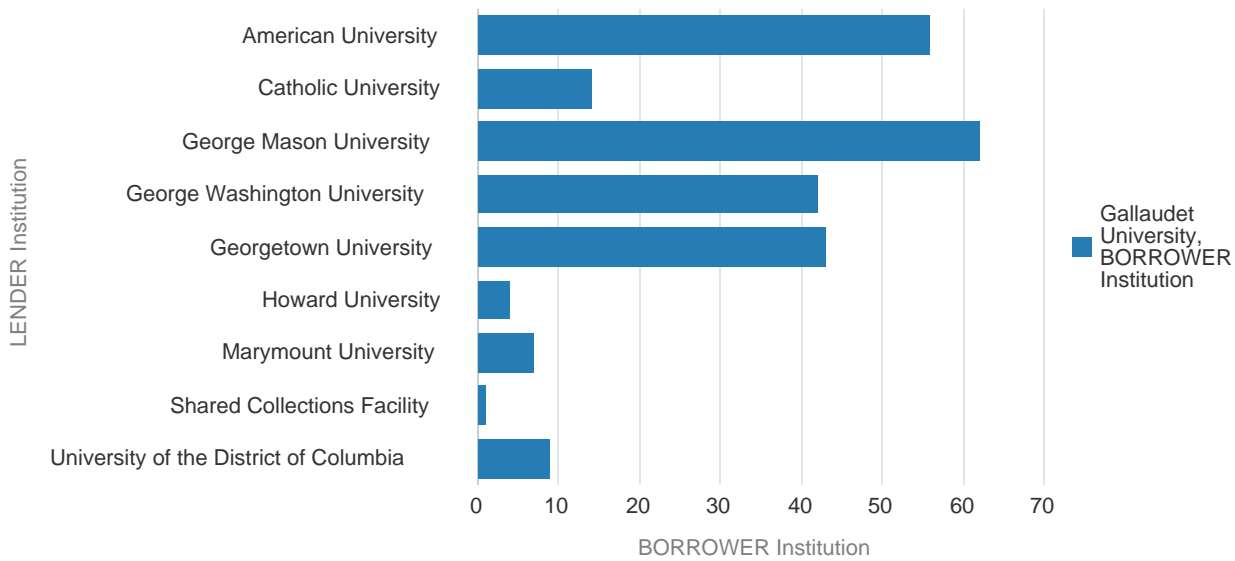

# WRLC Consortium Loans Filled by Gallaudet Patrons

for physical item requests in (10/01/2022-09/30/2023)

LENDER Institution	Material Type	BORROWER Institution	LENDER Totals
		Gallaudet University	
American University	Book	56	56
Catholic University	Book	12	12
	Manuscript	2	2
George Mason University	Book	58	58
	Other	4	4
George Washington University	Book	42	42
Georgetown University	Book	41	41
	DVD	2	2
Howard University	Book	4	4
Marymount University	Book	7	7
Shared Collections Facility	Book	1	1
University of the District of Columbia	Book	9	9
<b>BORROWER Totals</b>		<b>238</b>	<b>238</b>

## Consortial Loans (lender vs borrower)